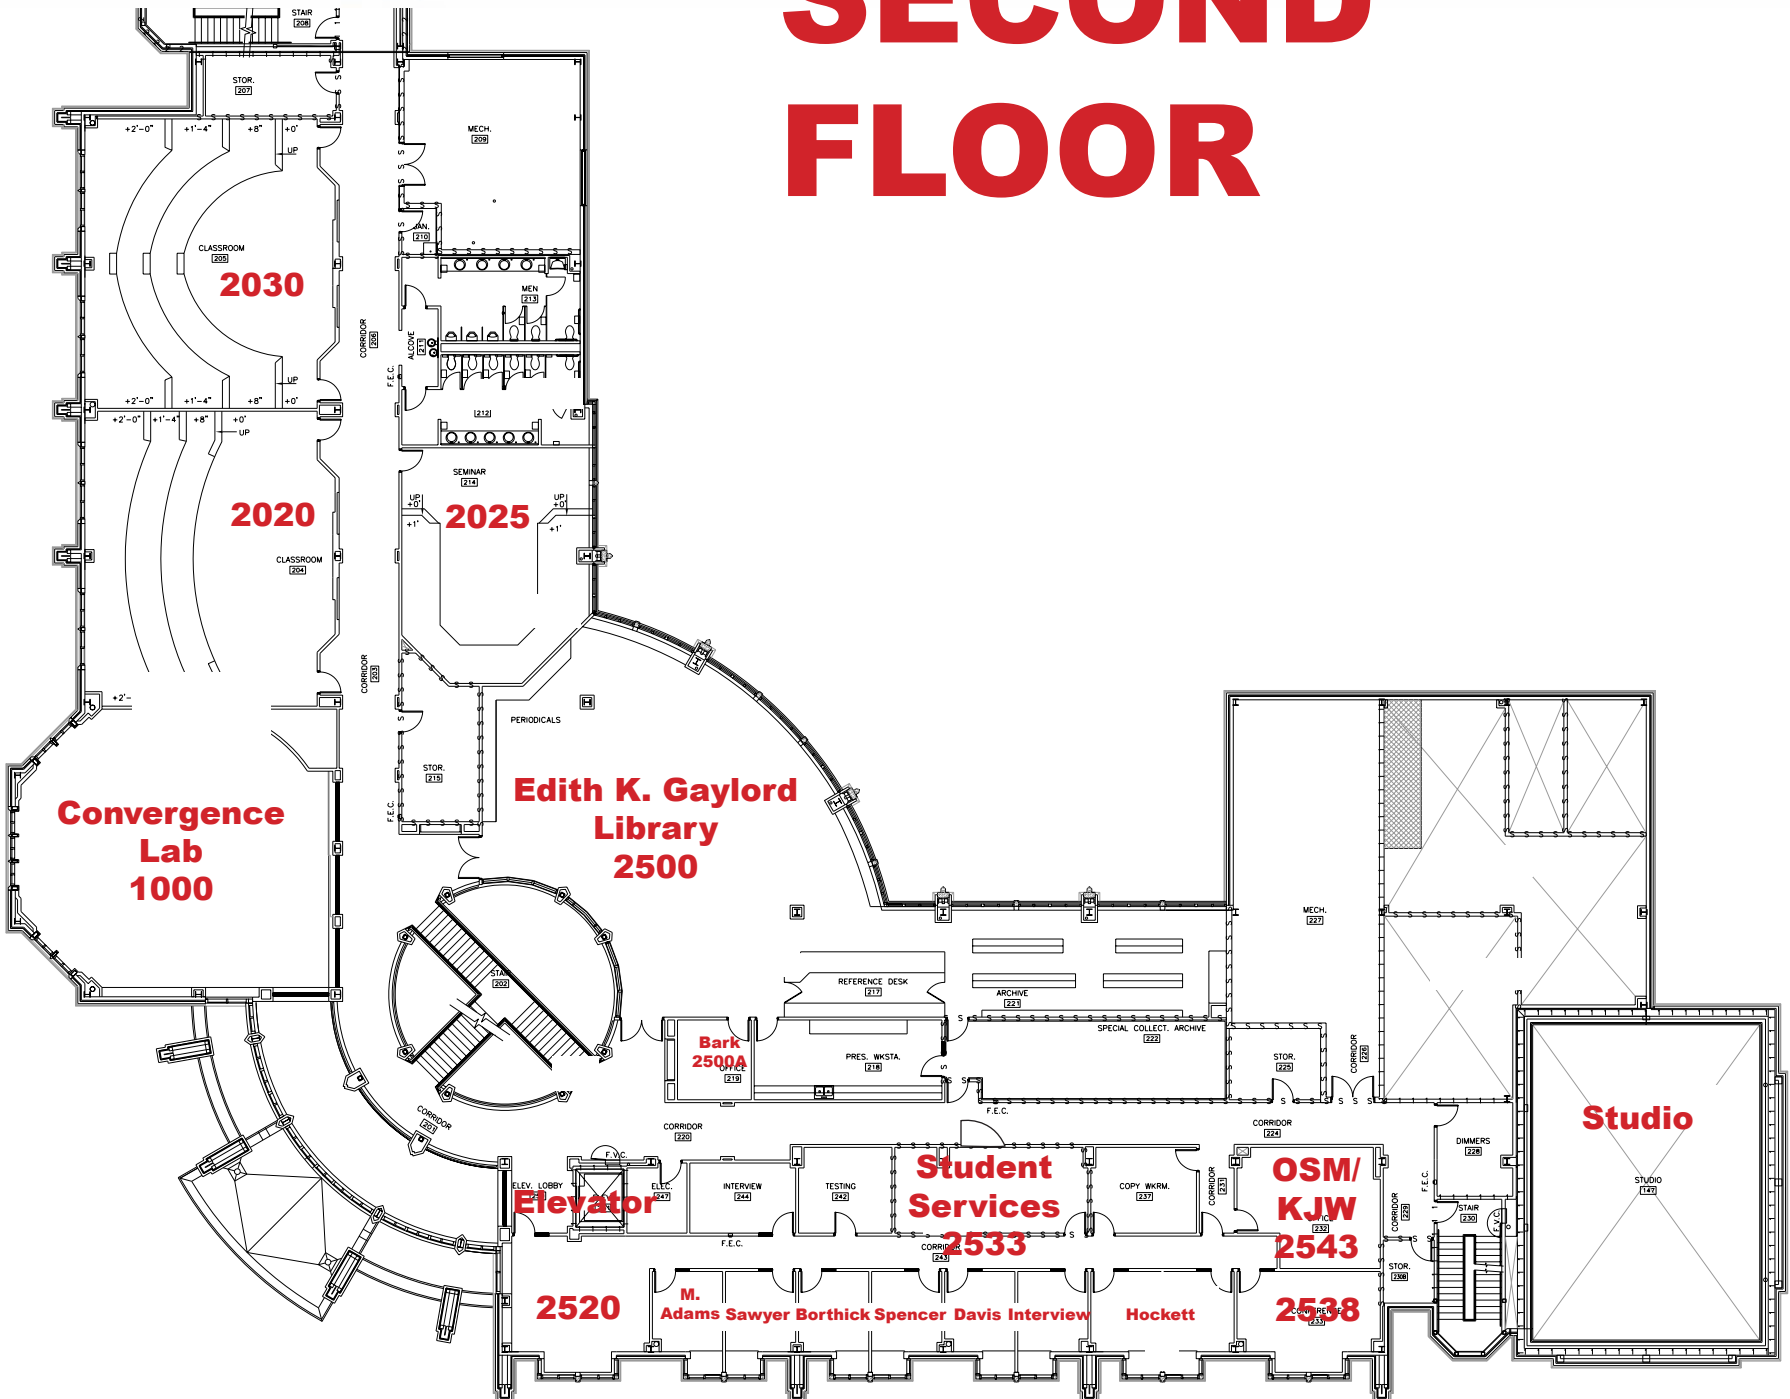

FIRST FLOOR

First Floor

Auditorium	1140
Cage/Equipment Checkout	1630
Computer Classrooms	1020, 1030, 1040, 1120, 1130
Convergence Computer Lab	1000
Edit Bays	1500
Hall of Fame	1005
Master Control	1575
Production Control	1561
Soundstage	1160
Studio	1610

Faculty/Staff Offices

1585	Dickey
1587	Fischer
1589	Staff
1591	Franklin
1593	Roberts

SECOND FLOOR

Second Floor

Advertising/Public Relations Agency	2120
Careers & Internships	2533
Classrooms	2020, 2025, 2030, 2165, 2520, 2538
Creative Lab	2150
Edith K. Gaylord Library	2500
Oklahoma Scholastic Media/KJW	2453
Student Services	2533

Staff Offices

2500A	Bark
2533	M. Adams, Borthick, Sawyer, Spencer
2533	Davis
2533	Hockett

THIRD FLOOR

Third Floor

Dean's Suite (Foote & Craig)
 Graduate Studies Area
 Graduate Student Adviser
 Professional Writing Alcoves
 Rooftop Terrace

3000
 3120, 3140
 3120C
 Third floor Northeast
 Access from third floor

Faculty Offices

3000A Craig	3500A Gade	3511 Schmeltzer
3000C Foote	3500B Taylor	3520B Chavez
3015 Park	3500C Hodgson	3520C Avery
3017 Bergerson	3507 Adjuncts	3520D Ng
3019 Steyn	3509 Blevins	3520E Beard
3021 Johnson	3510B Kent	3534 Davis
3023 KJW	3510C Carstarphen	
3025 Loessberg	3510D Chester	
3027 Vieth	3510E Krug	
3029 Boettcher		