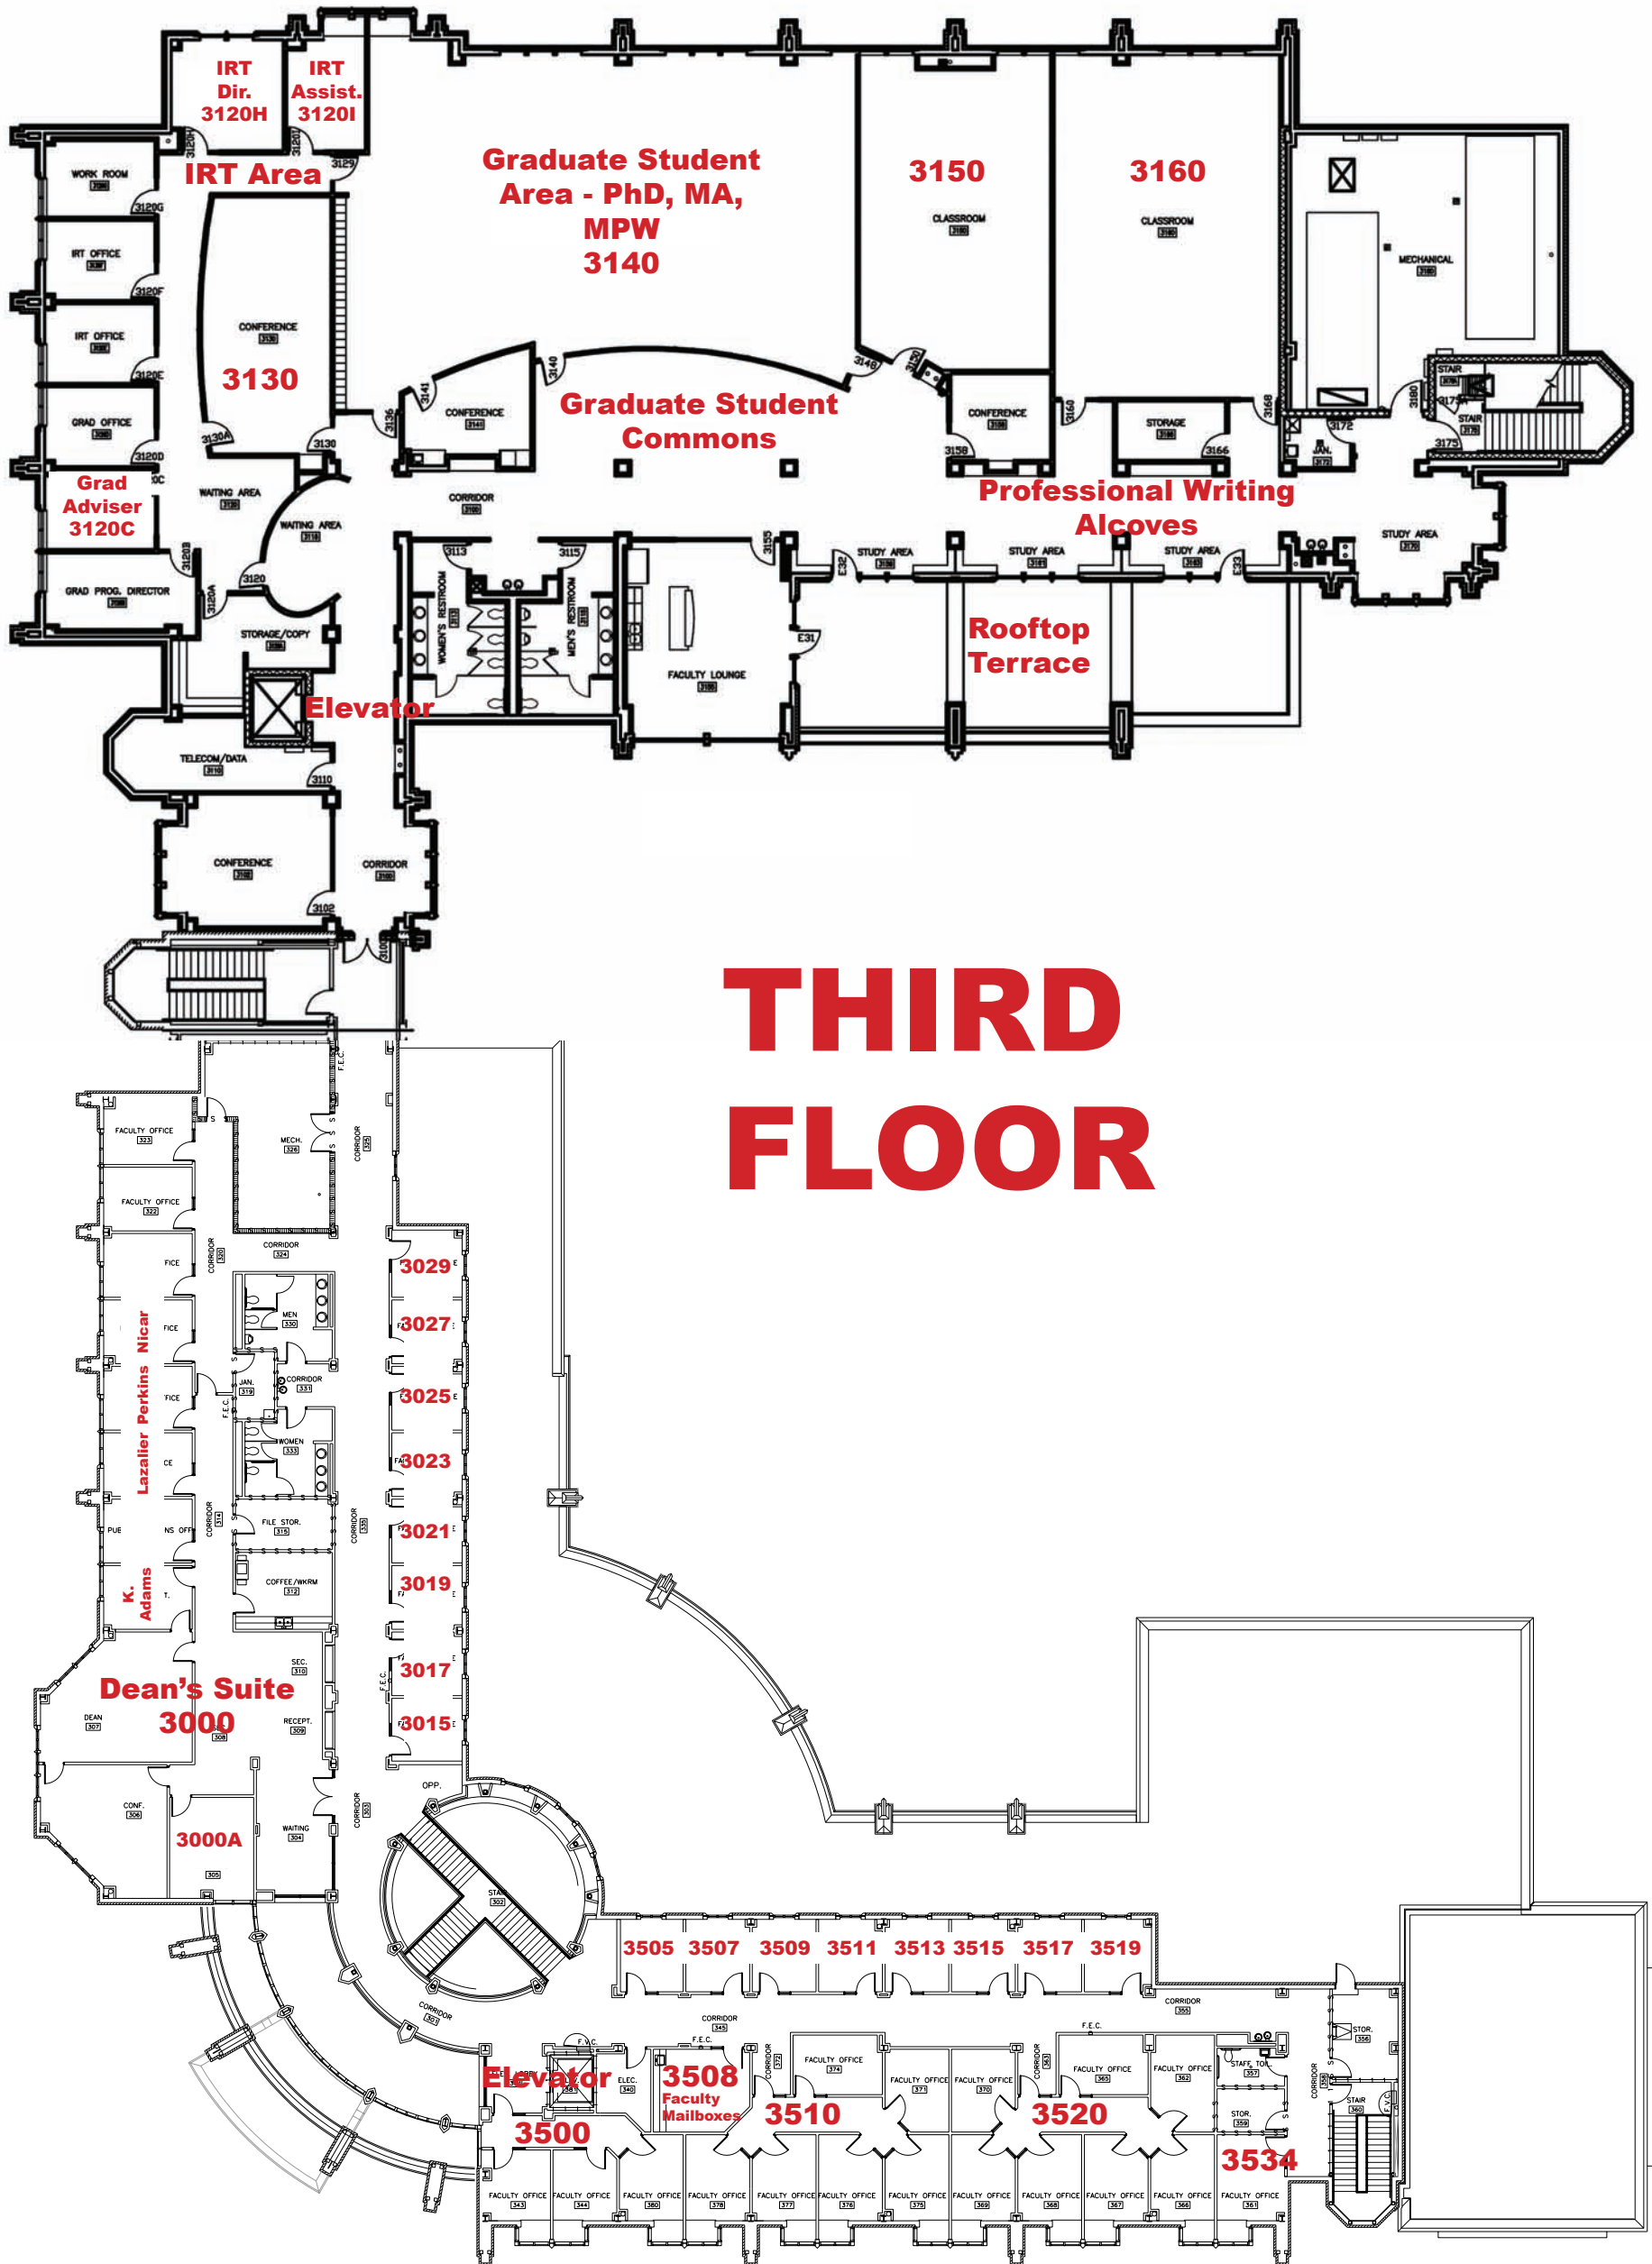

FIRST FLOOR

First Floor

Auditorium	1140
Cage/Equipment Checkout	1630
Computer Classrooms	1020, 1030, 1040, 1120, 1130
Convergence Computer Lab	1000
Edit Bays	1500
Hall of Fame	1005
Master Control	1575
Production Control	1561
Soundstage	1160
Studio	1610

Faculty/Staff Offices

1585	Dickey
1587	Fischer
1589	Staff
1591	Franklin
1593	Roberts

SECOND FLOOR

Second Floor

Advertising/Public Relations Agency	2120
Careers & Internships	2533
Classrooms	2020, 2025, 2030, 2165, 2520, 2538
Creative Lab	2150
Edith K. Gaylord Library	2500
Oklahoma Scholastic Media/KJW	2453
Student Services	2533

Staff Offices

2500A	Bark
2533	M. Adams, Borthick, Sawyer, Spencer
2533	Davis
2533	Hockett

THIRD FLOOR

Third Floor

Dean's Suite (Foote & Craig)
 Graduate Studies Area
 Graduate Student Adviser
 Professional Writing Alcoves
 Rooftop Terrace

3000
 3120, 3140
 3120C
 Third floor Northeast
 Access from third floor

Faculty Offices

3000A Craig	3500A Gade	3511 Schmeltzer
3000C Foote	3500B Taylor	3520B Chavez
3015 Park	3500C Hodgson	3520C Avery
3017 Bergerson	3507 Adjuncts	3520D Ng
3019 Steyn	3509 Blevins	3520E Beard
3021 Johnson	3510B Kent	3534 Davis
3023 KJW	3510C Carstarphen	
3025 Loessberg	3510D Chester	
3027 Vieth	3510E Krug	
3029 Boettcher		