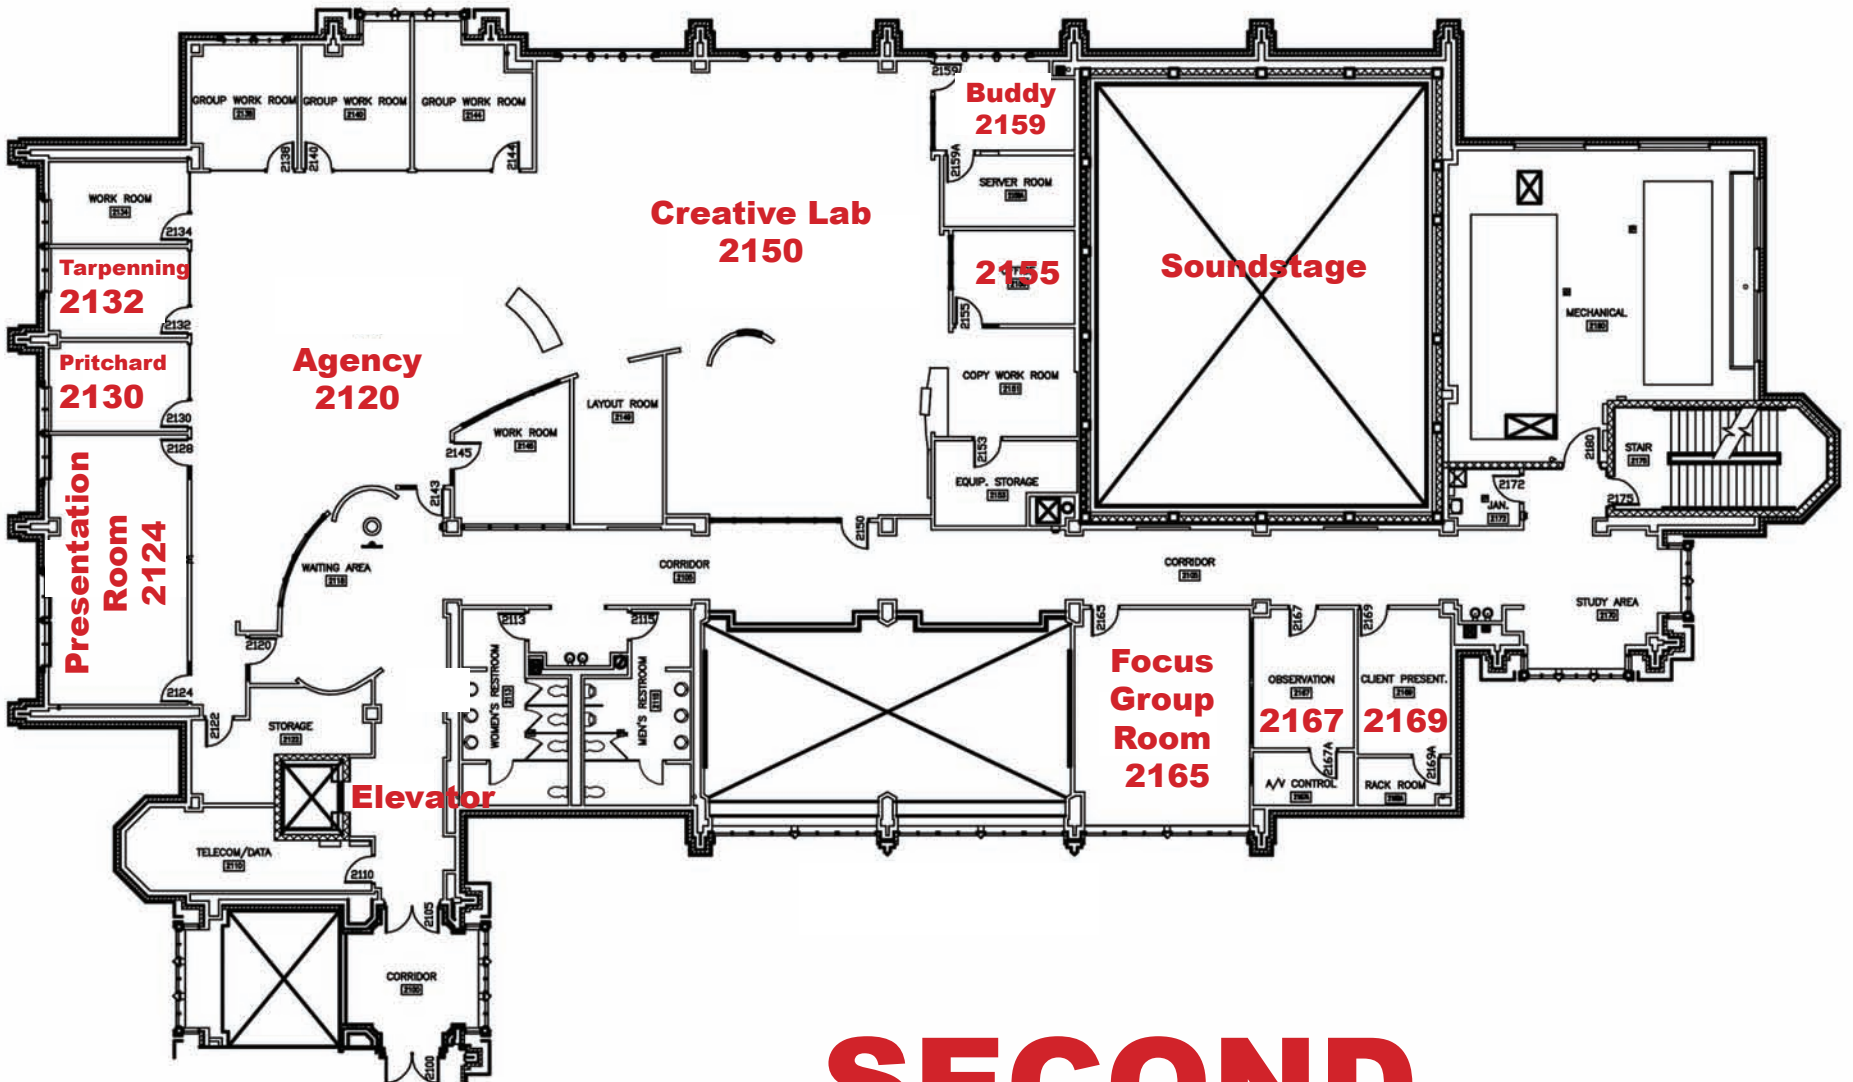

FIRST FLOOR

First Floor

Auditorium	1140
Cage/Equipment Checkout	1630
Computer Classrooms	1020, 1030, 1040, 1120, 1130
Convergence Computer Lab	1000
Edit Bays	1500
Hall of Fame	1005
Master Control	1575
Production Control	1561
Soundstage	1160
Studio	1610

Faculty/Staff Offices

1585	Dickey
1587	Fischer
1589	Staff
1591	Franklin
1593	Roberts

SECOND FLOOR

Second Floor

Advertising/Public Relations Agency	2120
Careers & Internships	2533
Classrooms	2020, 2025, 2030, 2165, 2520, 2538
Creative Lab	2150
Edith K. Gaylord Library	2500
Oklahoma Scholastic Media/KJW	2453
Student Services	2533

Staff Offices

2500A	Bark
2533	M. Adams, Borthick, Sawyer, Spencer
2533	Davis
2533	Hockett

THIRD FLOOR

Third Floor

Dean's Suite (Foote & Craig)
 Graduate Studies Area
 Graduate Student Adviser
 Professional Writing Alcoves
 Rooftop Terrace

3000
 3120, 3140
 3120C
 Third floor Northeast
 Access from third floor

Faculty Offices

3000A Craig	3500A Gade	3511 Schmeltzer
3000C Foote	3500B Taylor	3520B Chavez
3015 Park	3500C Hodgson	3520C Avery
3017 Bergerson	3507 Adjuncts	3520D Ng
3019 Steyn	3509 Blevins	3520E Beard
3021 Johnson	3510B Kent	3534 Davis
3023 KJW	3510C Carstarphen	
3025 Loessberg	3510D Chester	
3027 Vieth	3510E Krug	
3029 Boettcher		